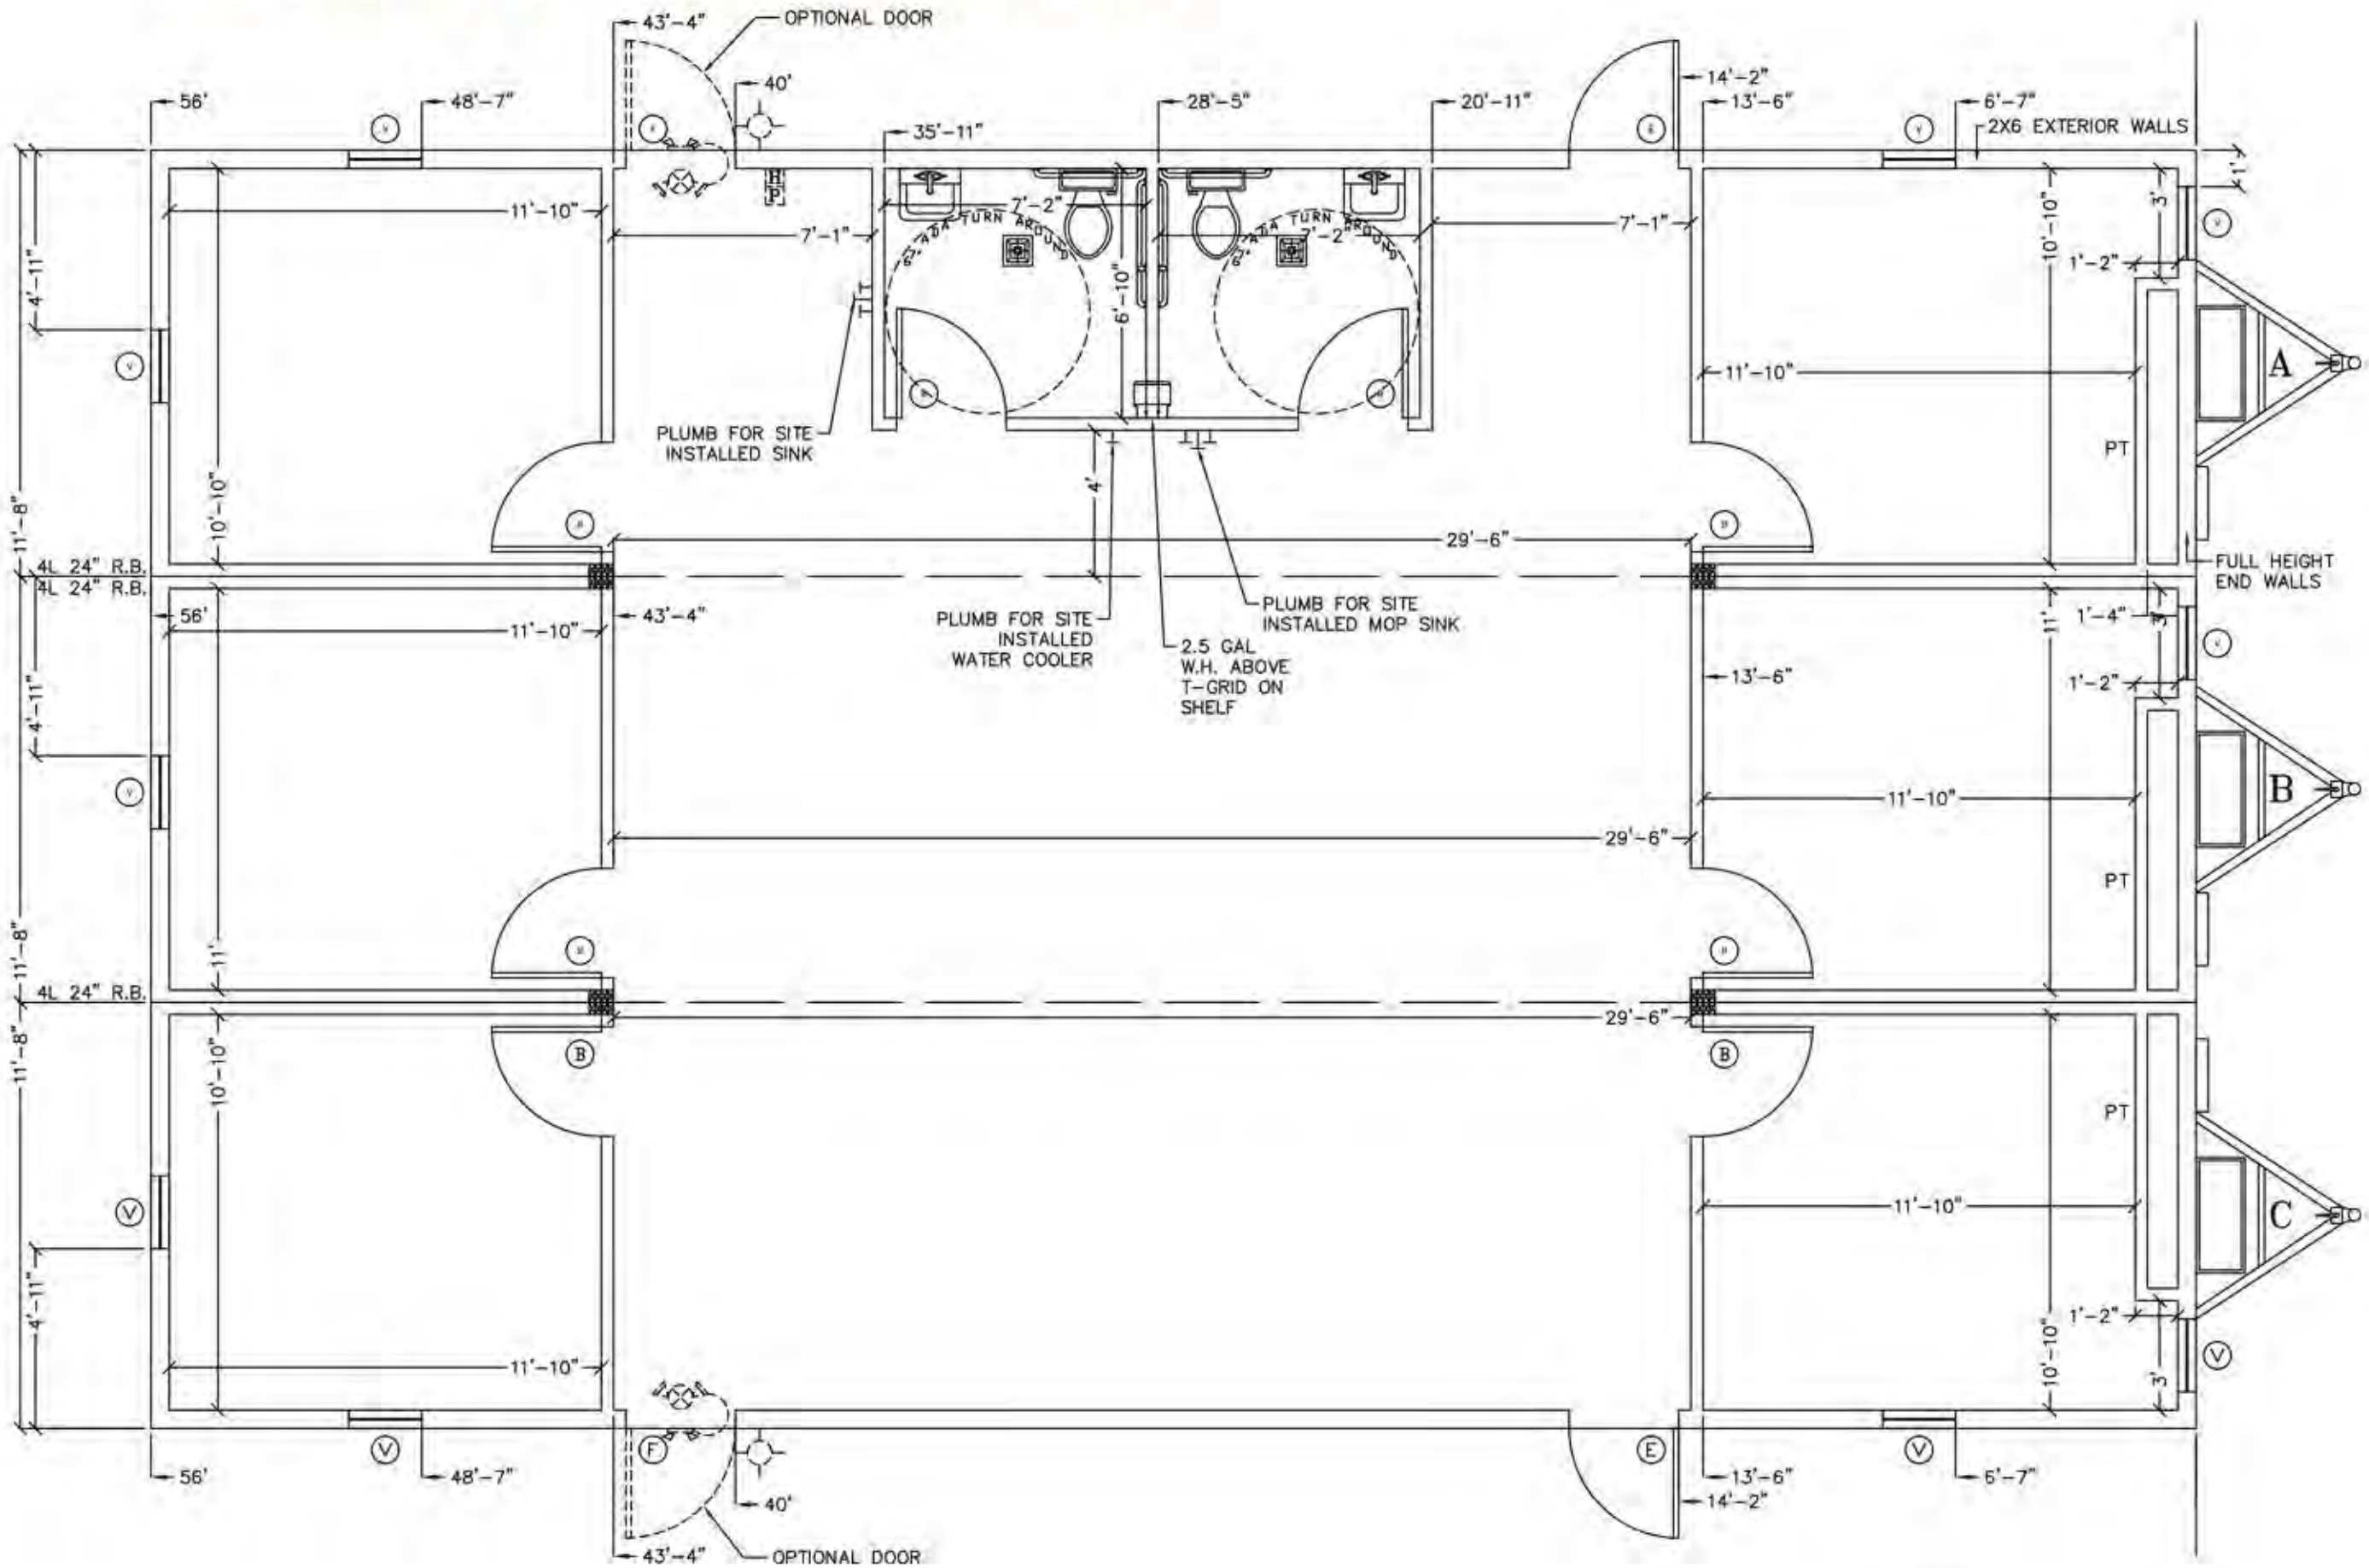

MODULAR BUILDING INVENTORY

3 PLEX Wide 36 x 56 Floor Plan