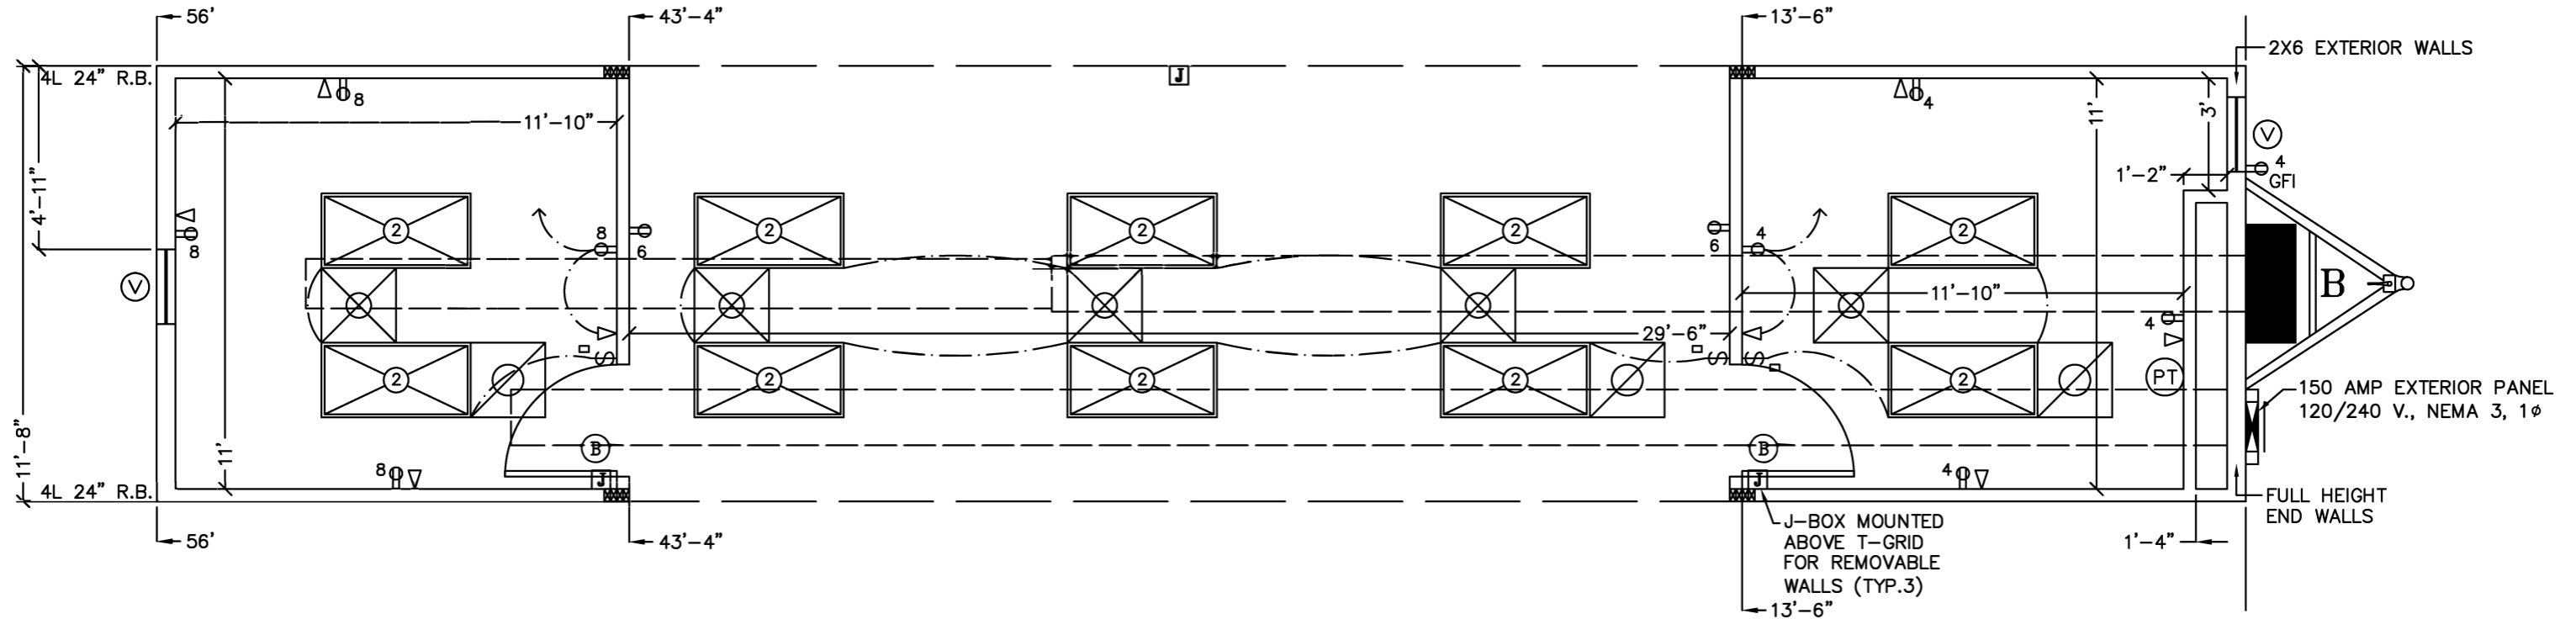

MODULAR BUILDING INVENTORY

SYMBOL	DOOR SCHEDULE	TOTAL
(B)	36"x80" SOLID CORE IMPERIAL OAK W/REDIFRAME	2

SYMBOL	WINDOW SCHEDULE	TOTAL
(V)	24"x54" VERTICAL SLIDE, INSULATED BRONZE/TINTED	2

PLEX 12 x 56 Floor Plan B