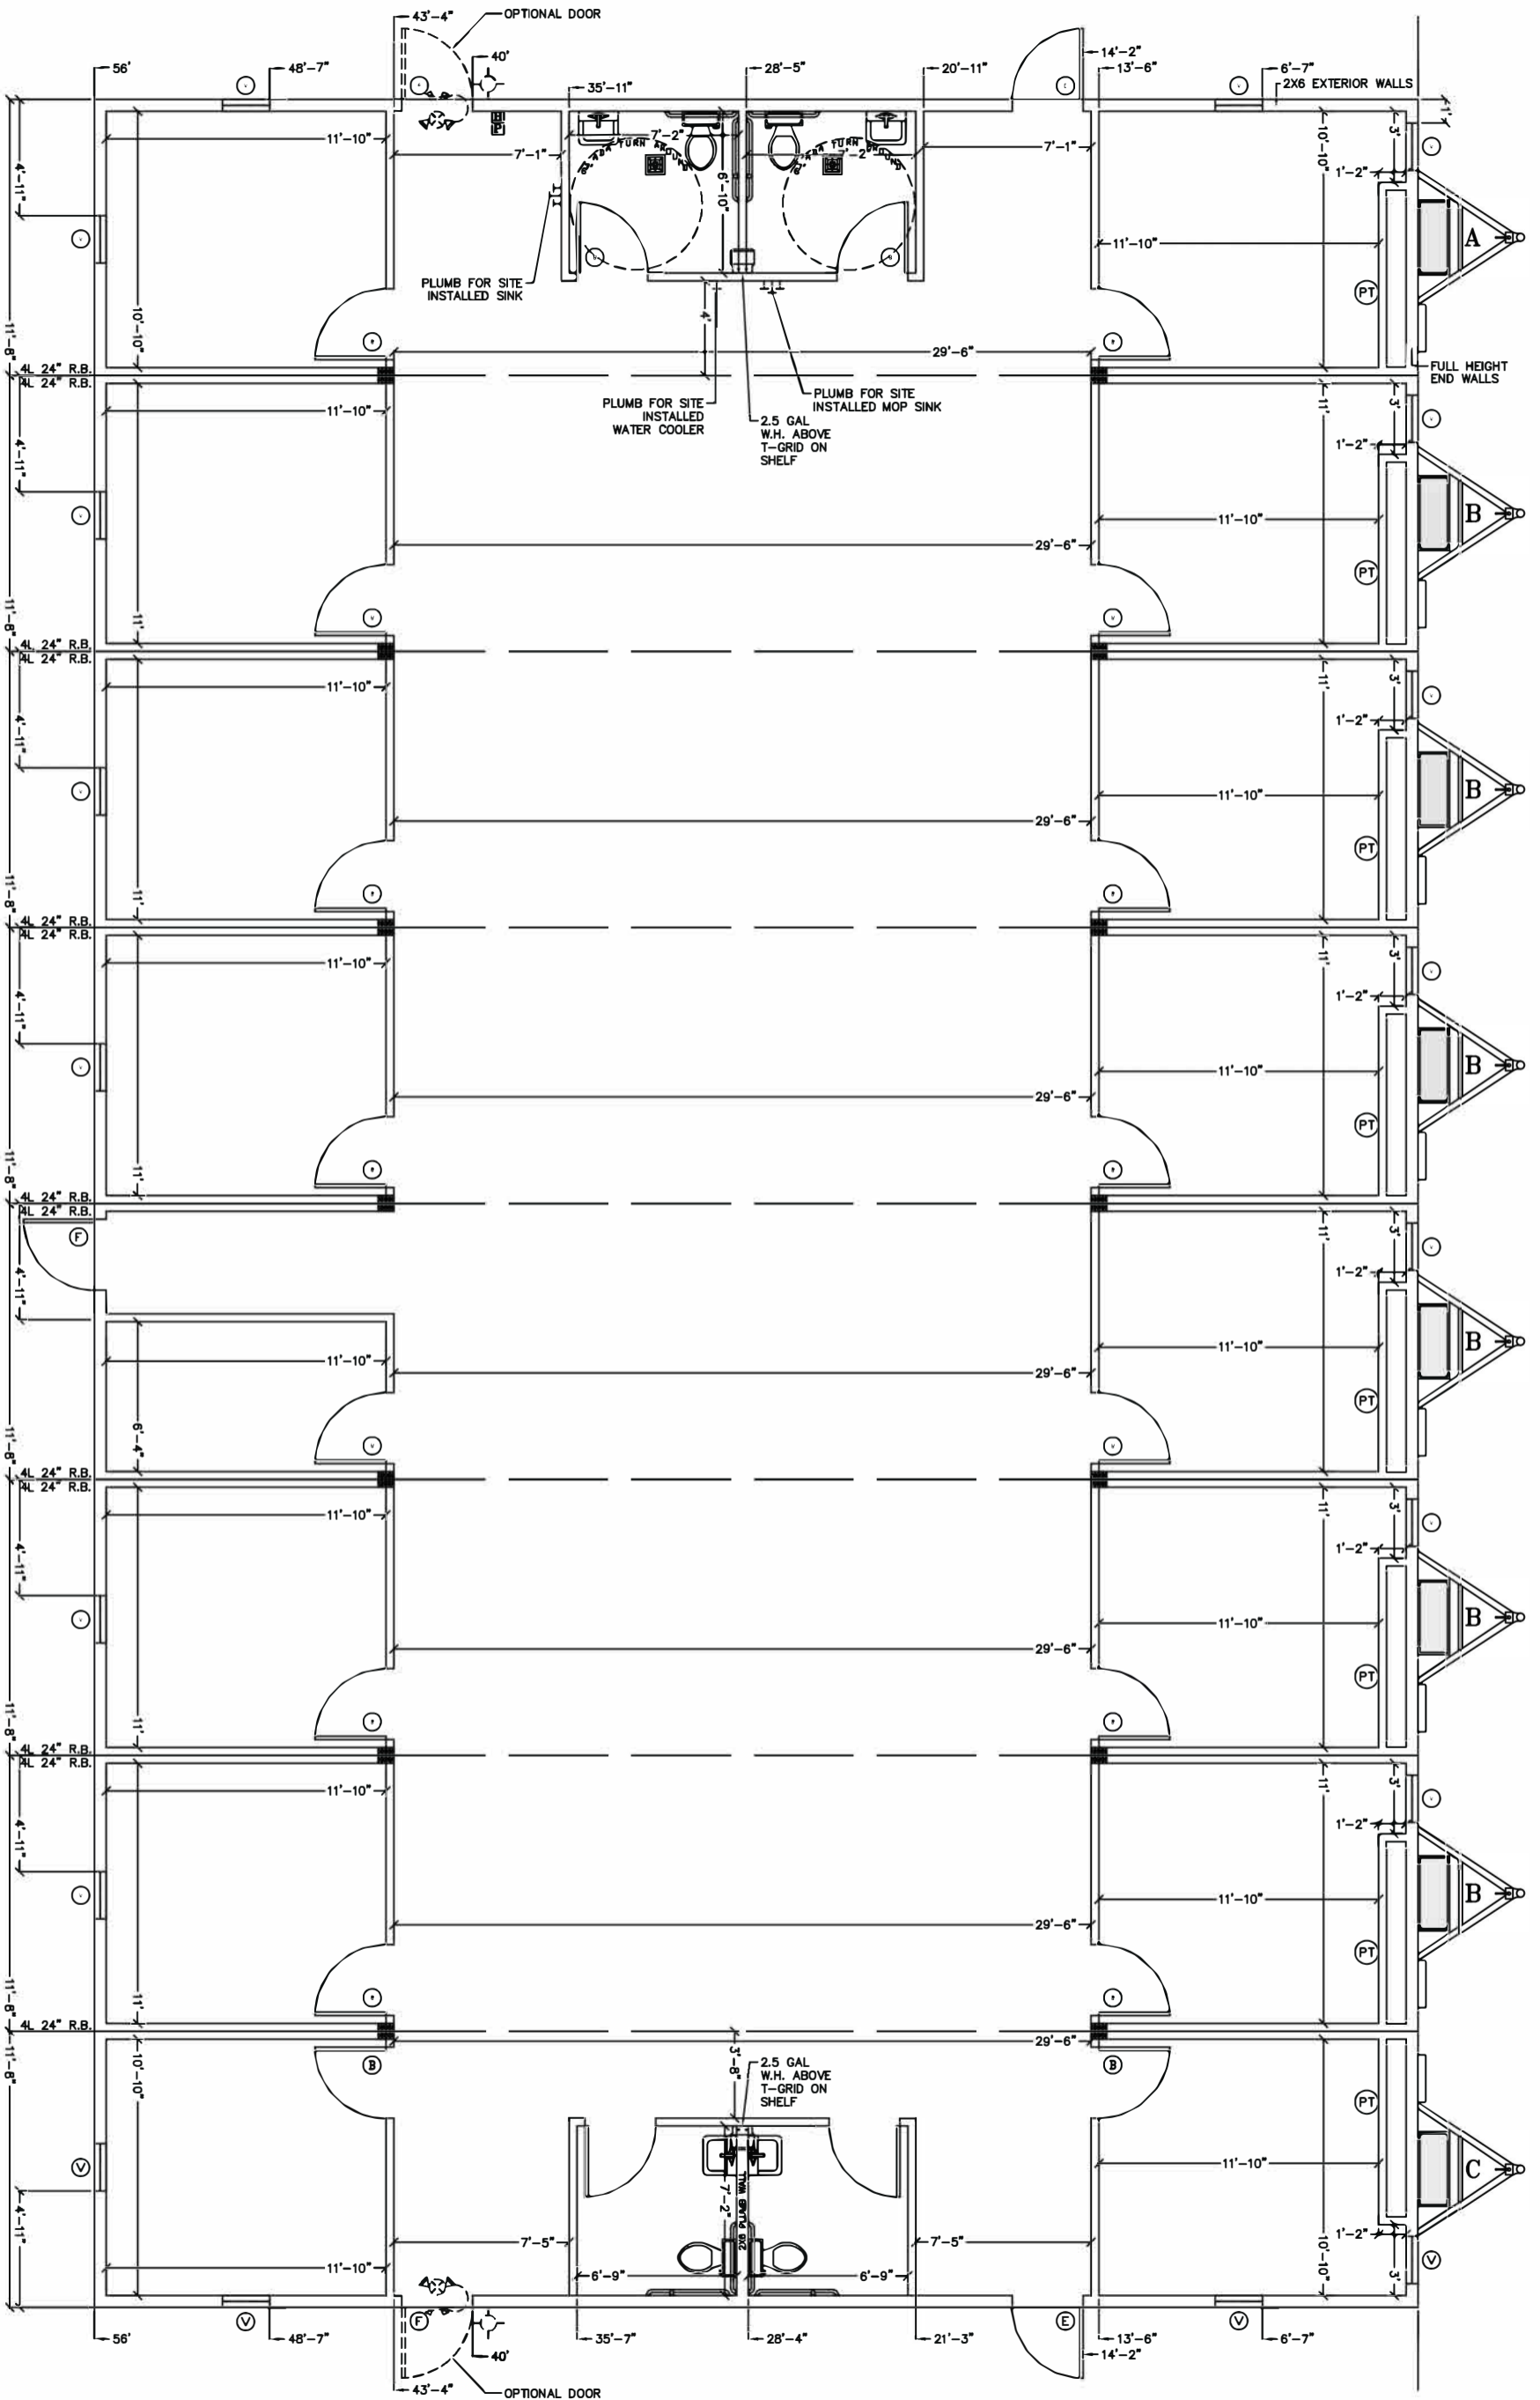

# MODULAR BUILDING INVENTORY

8 PLEX Wide 96 x 56 Floor Plan