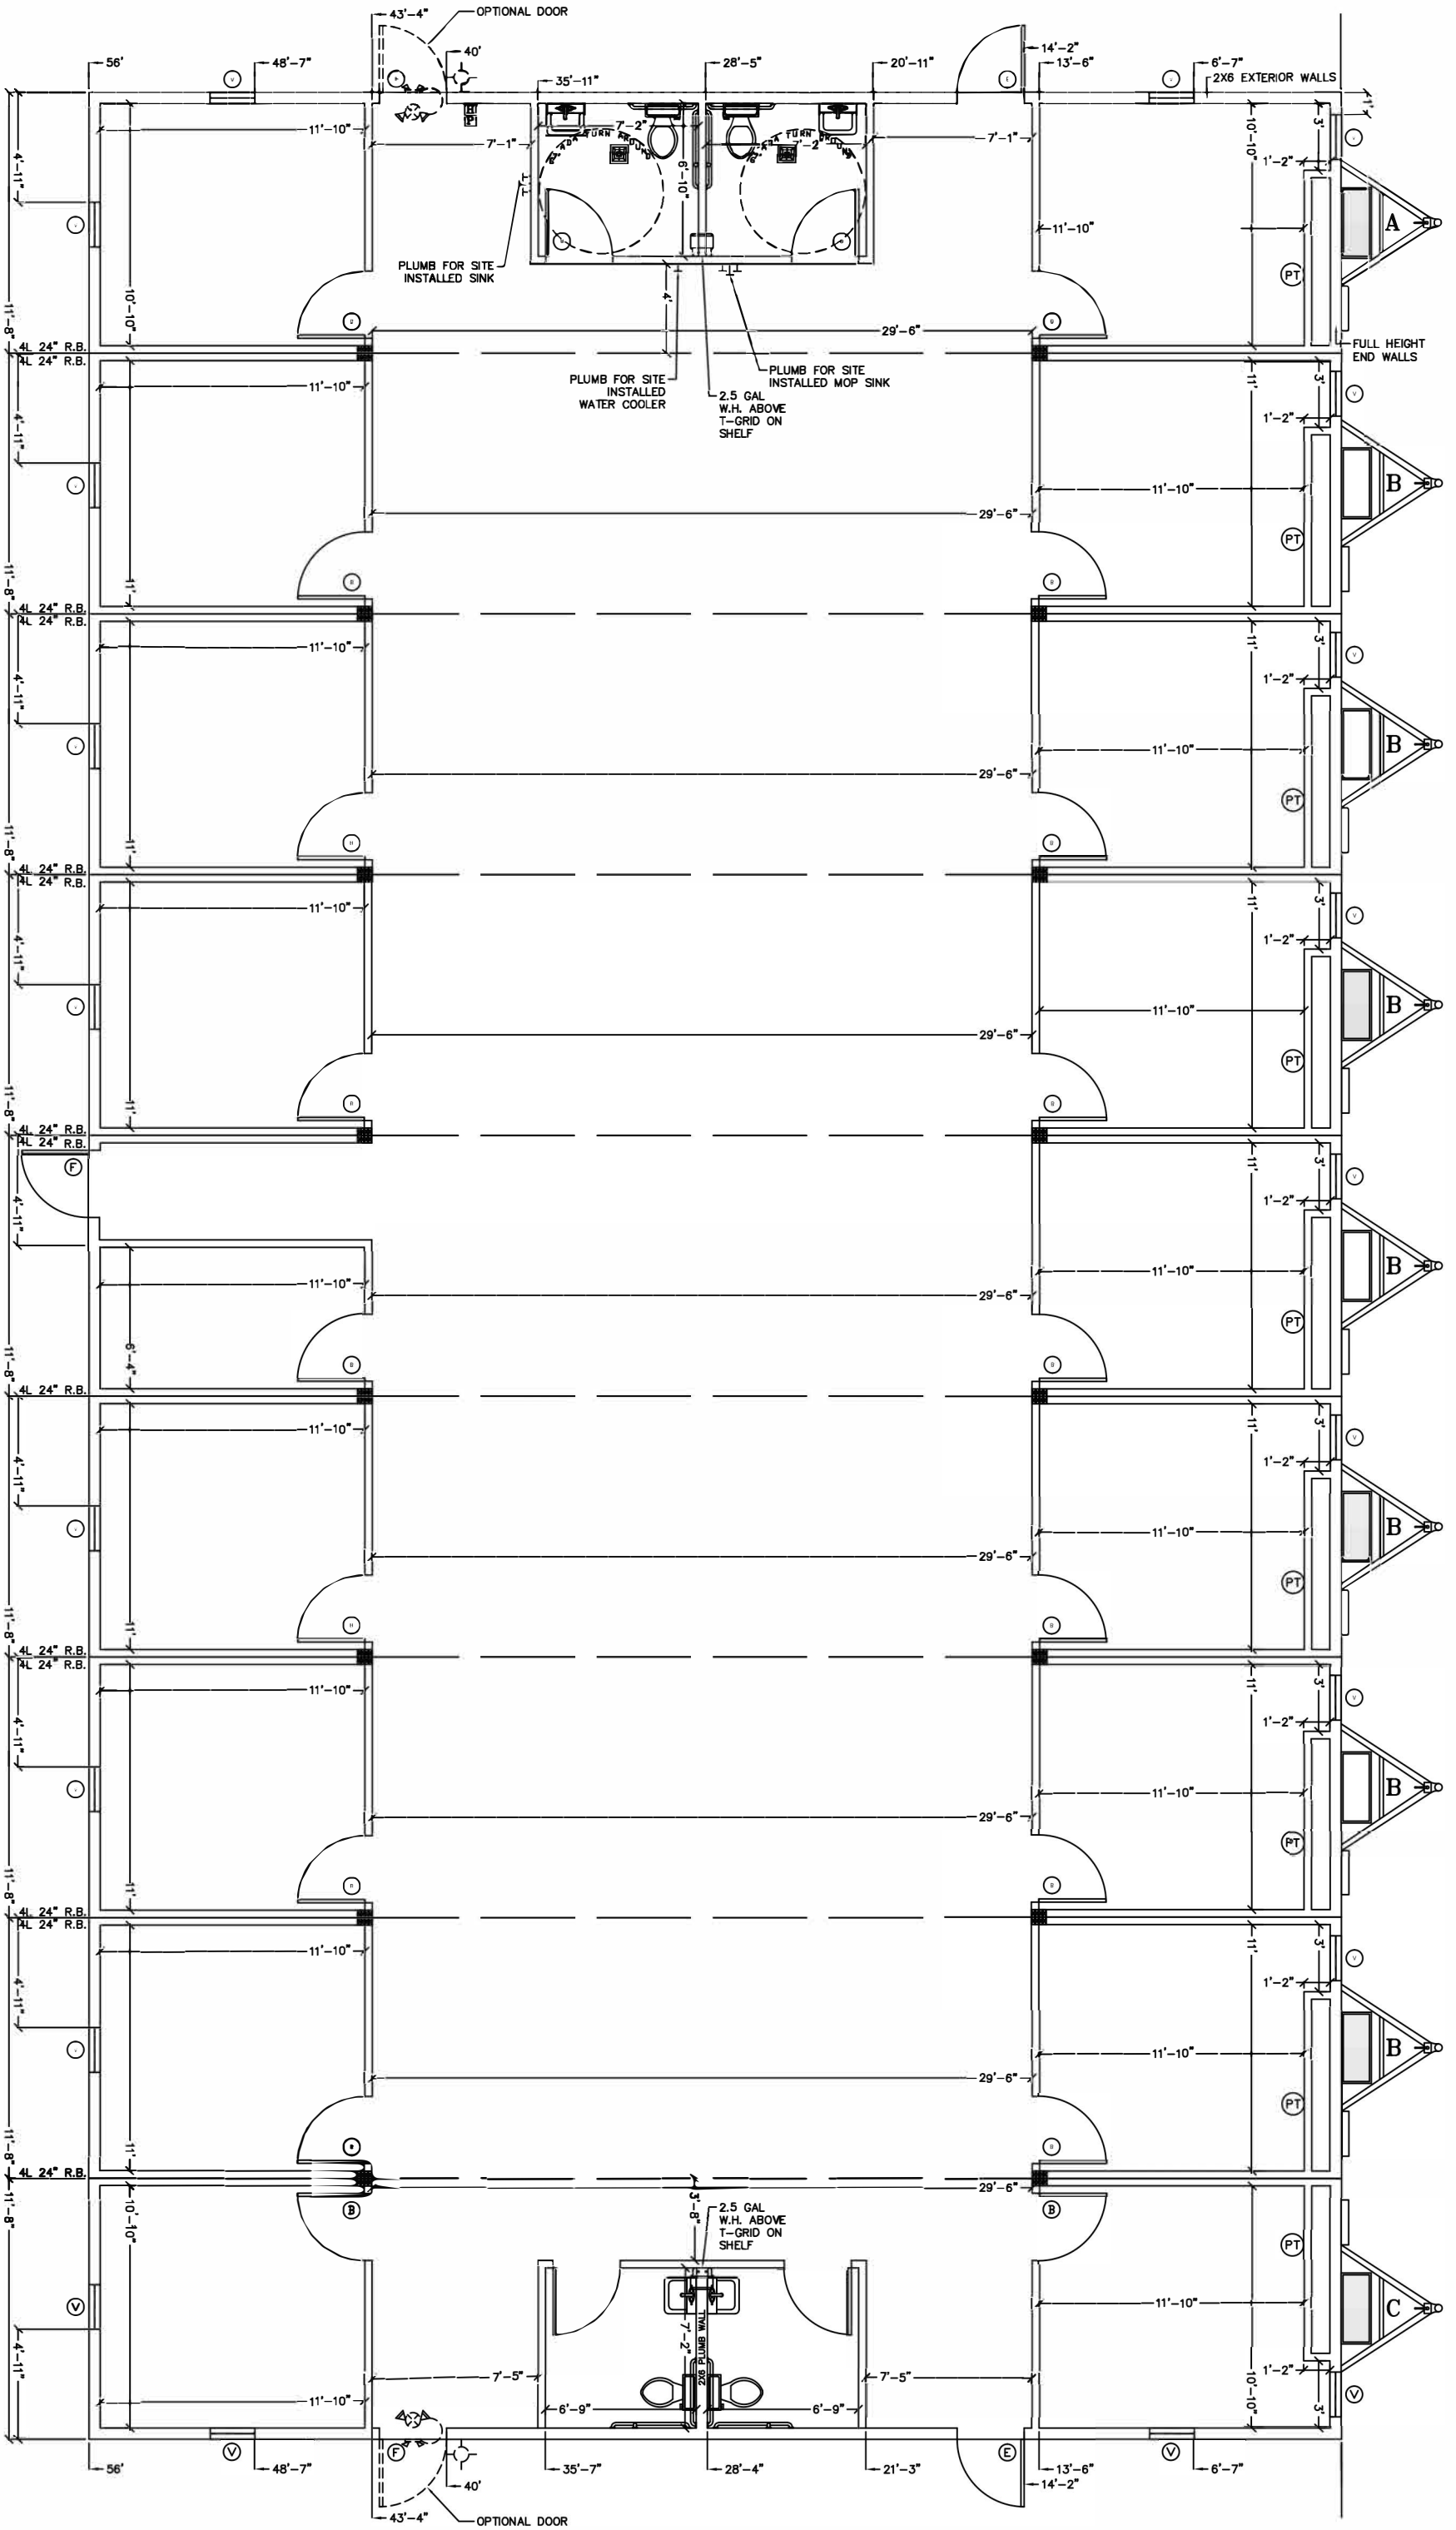

MODULAR BUILDING INVENTORY

9 PLEX Wide 108 x 56 Floor Plan